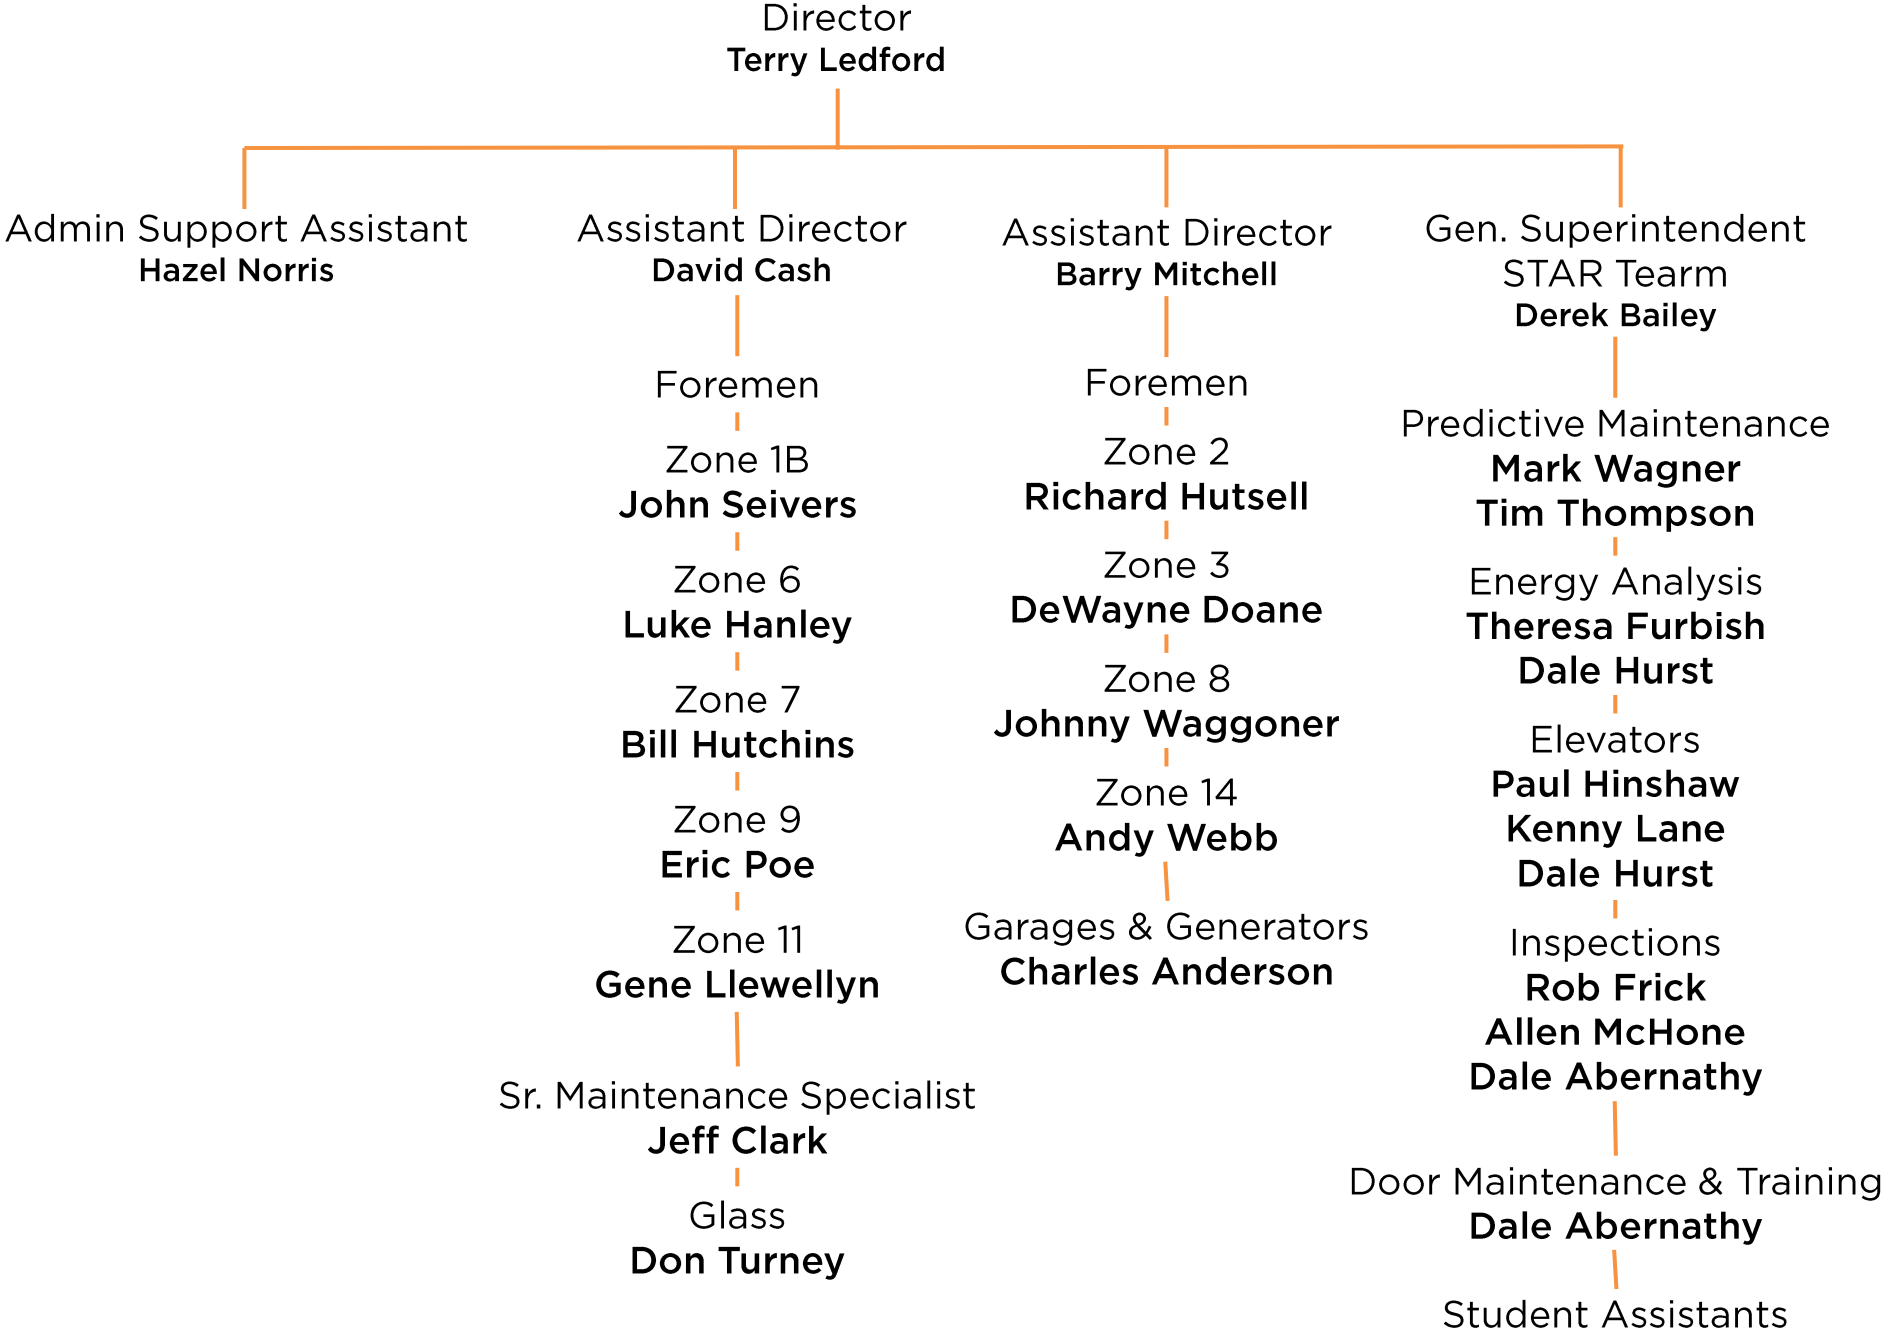

# Zone Maintenance Organizational Chart

Zone Maintenance: Assistant Director - David Cash

**Zone 1B**  
**Housing**  
**John Seivers**

North Carrick Hall  
**Britt Patterson**

South Carrick Hall  
**Mike Manley**  
**Marty French**