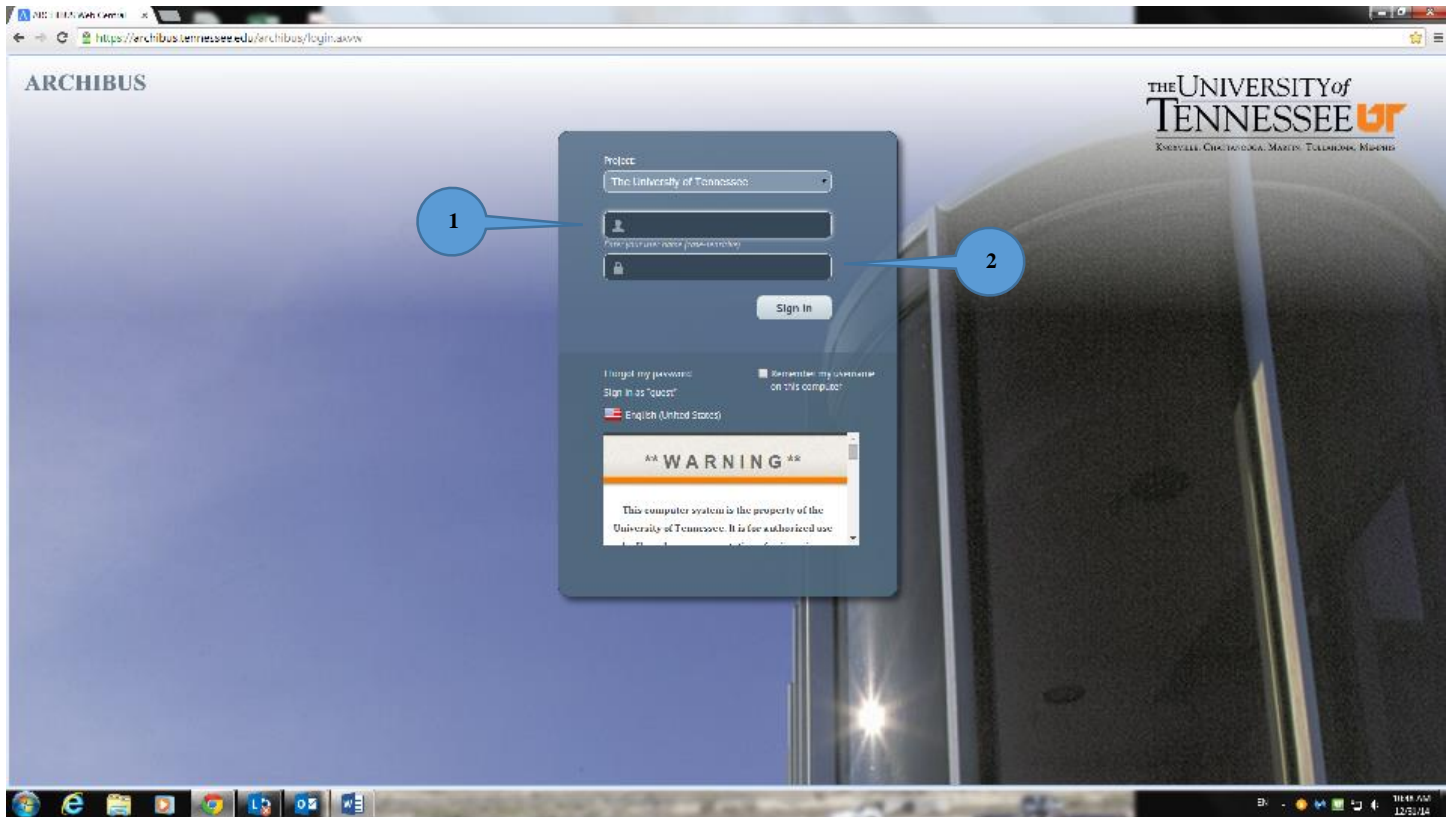

LOGGING IN TO ARCHIBUS

<https://archibus.tennessee.edu>

1. Enter your Net ID
2. Enter your password.