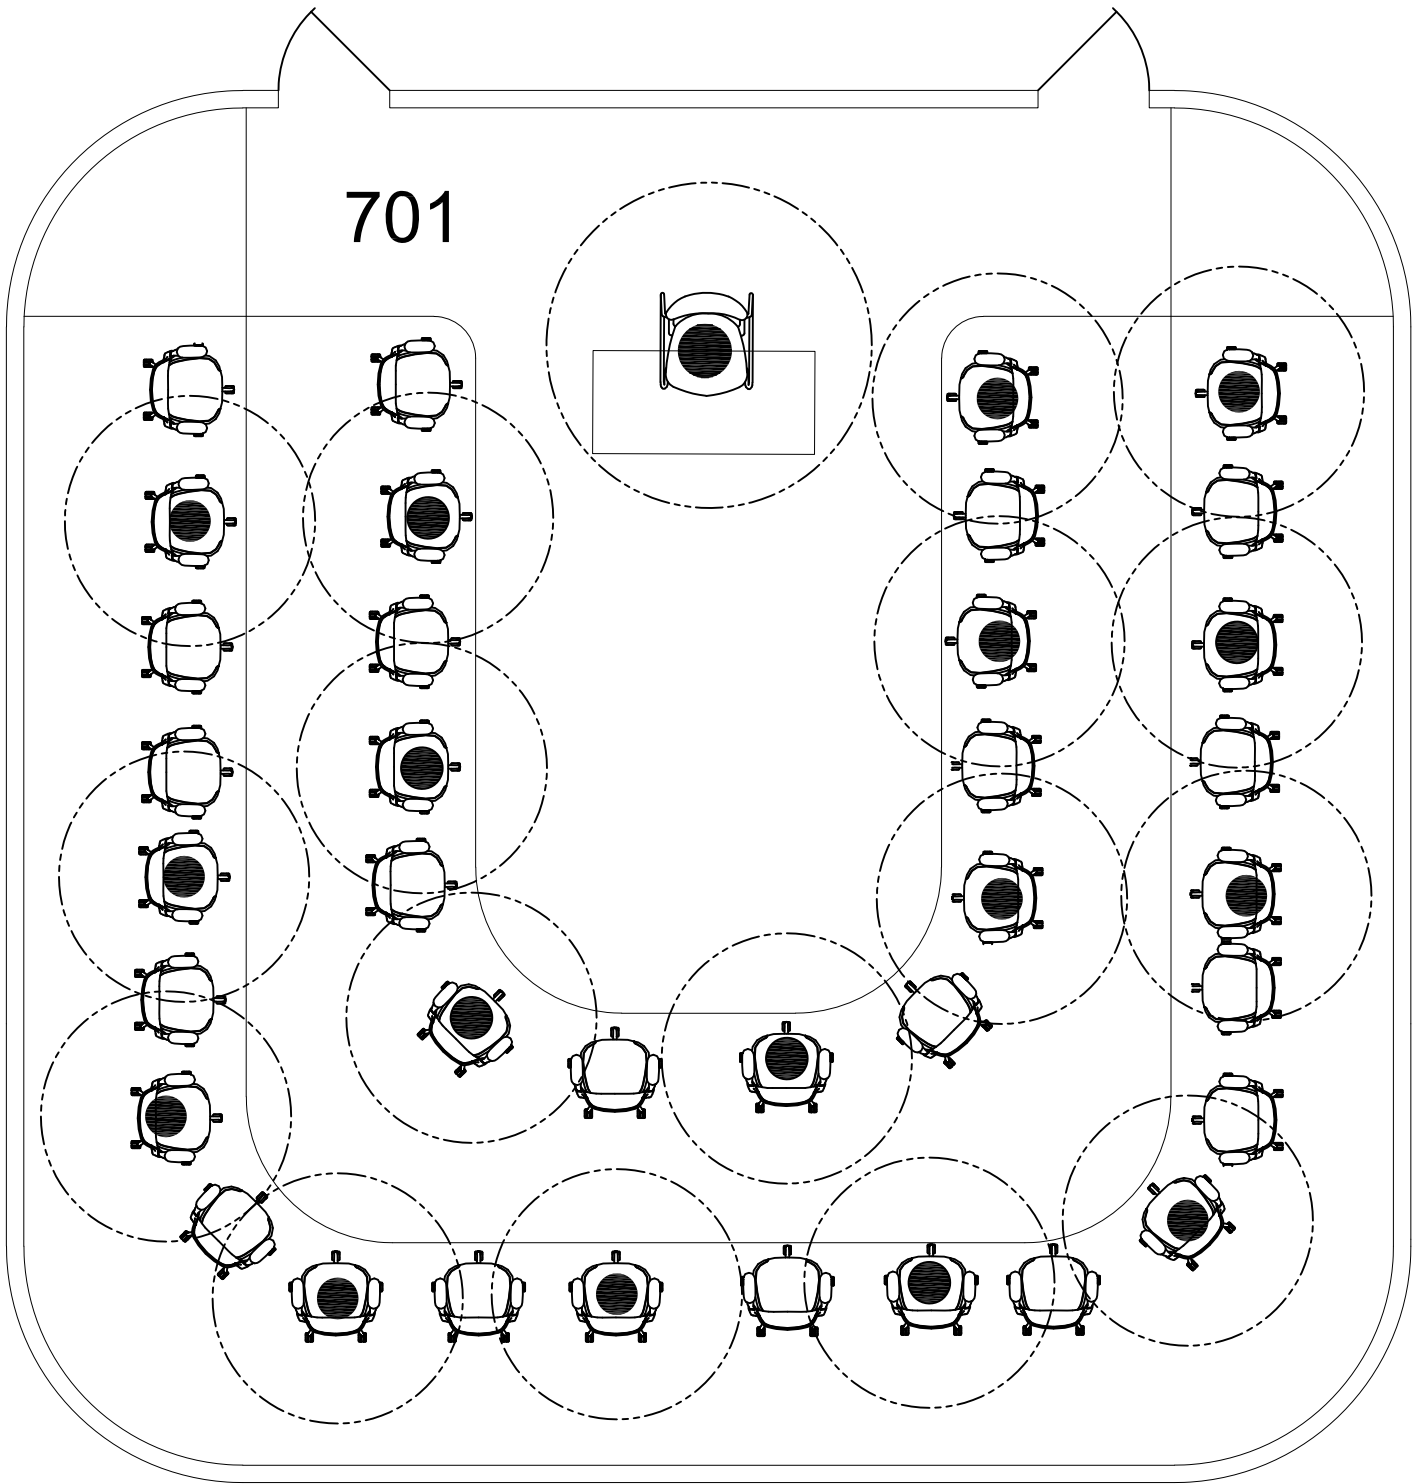

701

Stokely Management Center

STUDENT OCCUPANCY: 17