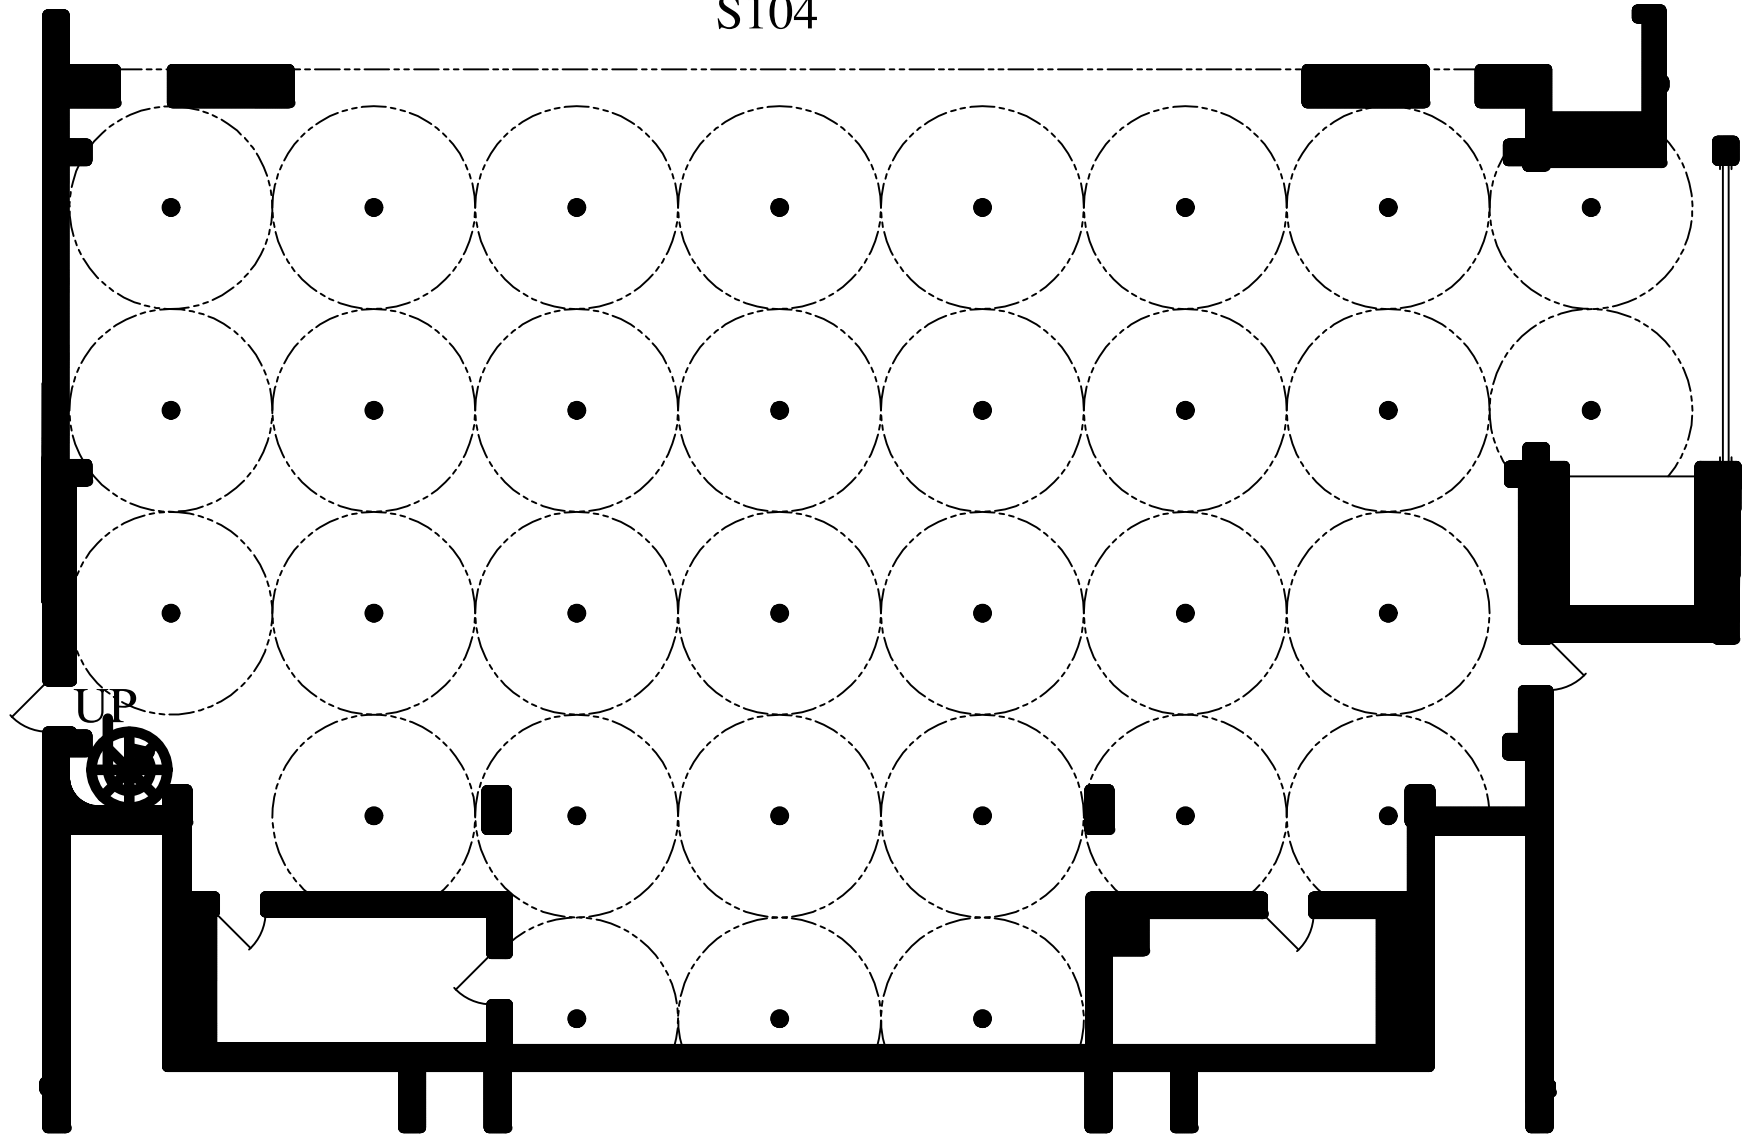

S104

CLARENCE BROWN THEATER

STUDENT OCCUPANCY: 32